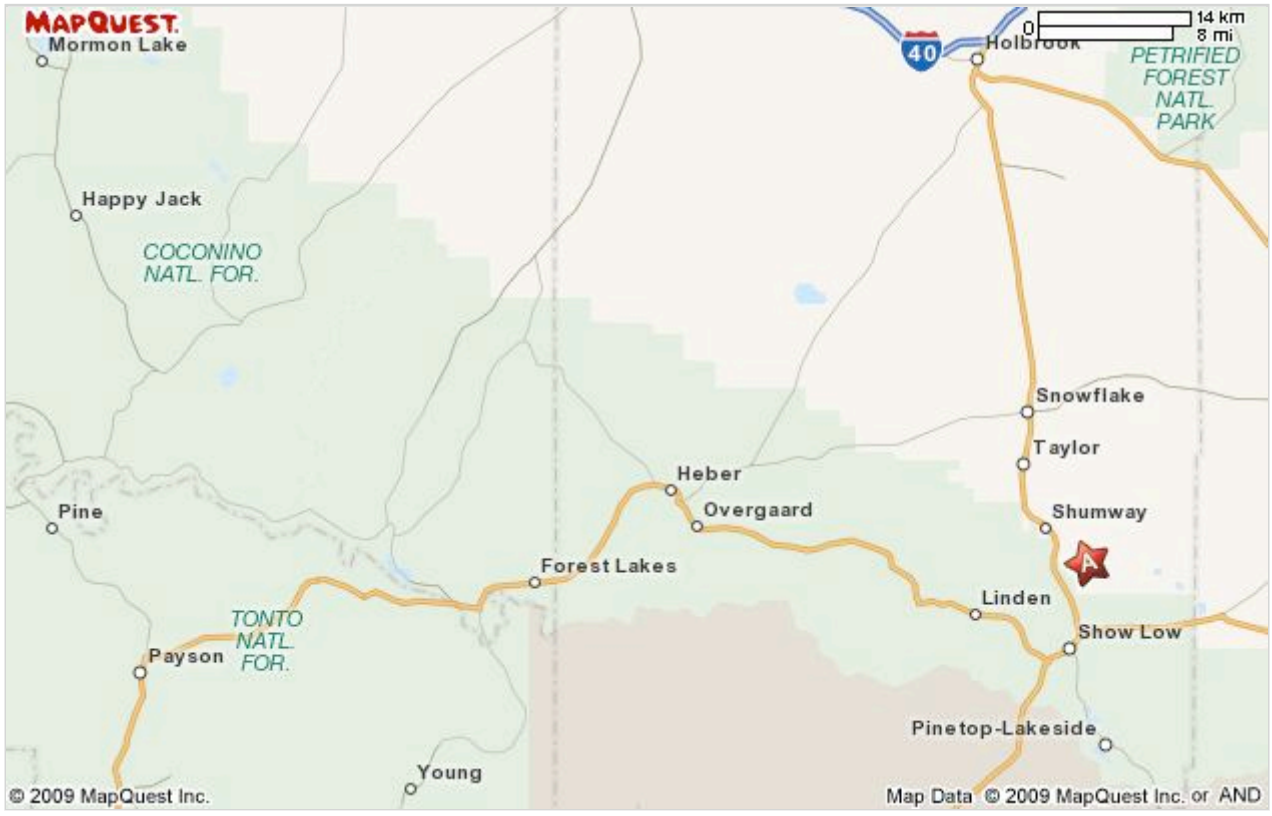

PETRIFIED
FOREST
NATL.
PARK

COCONINO
NATL. FOR.

TONTO
NATL.
FOR.

0 71 km 40 mi

CALIFORNIA

NEW MEXICO