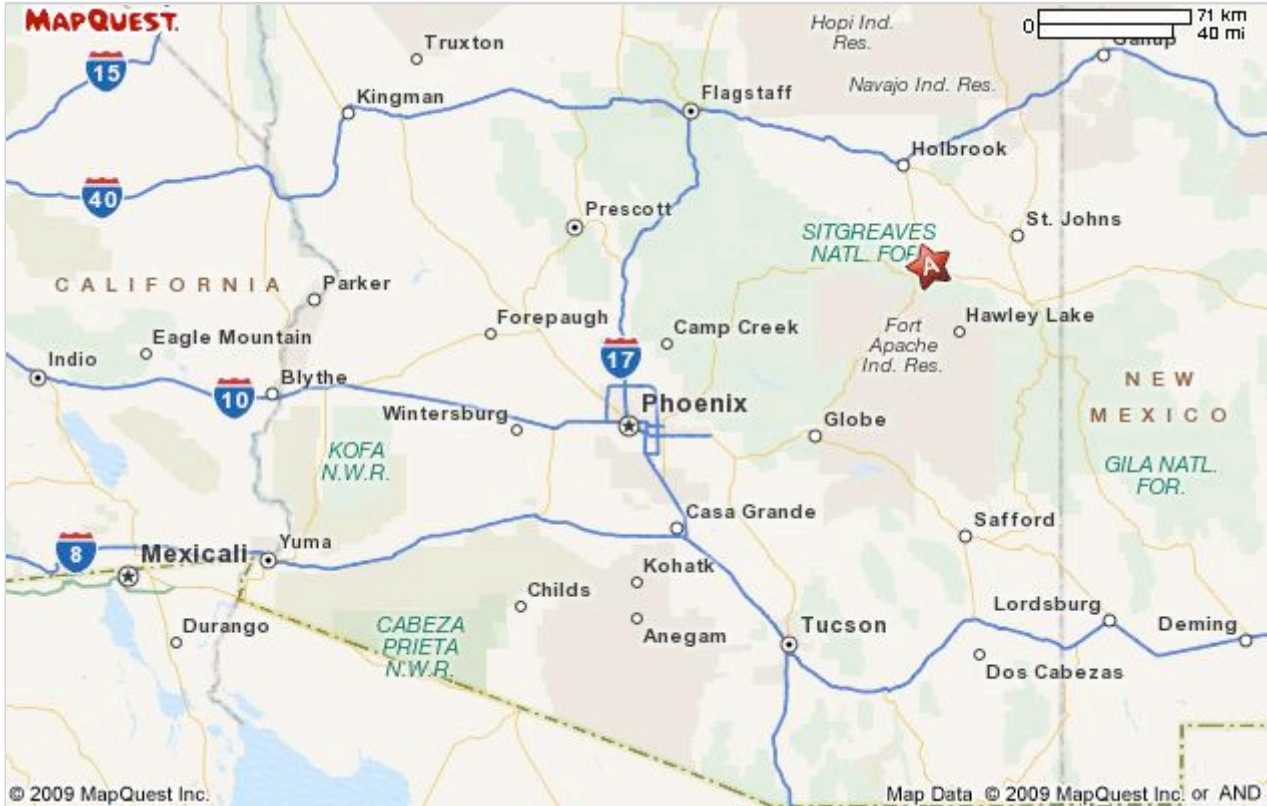

PETRIFIED
FOREST
NATL.
PARK

COCONINO
NATL. FOR.

TONTO
NATL.
FOR.

0 71 km 40 mi

CALIFORNIA

NEW MEXICO